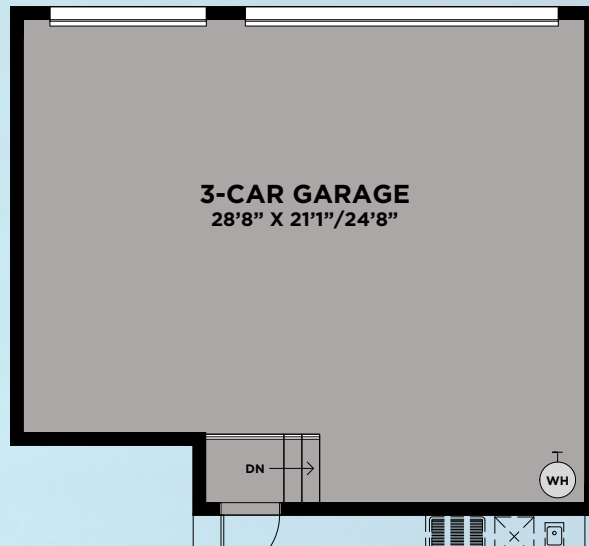

SALVEO COLLECTION
MANSFIELD

4 BEDROOMS, DEN, 3.5 BATHS, 2-CAR GARAGE

AVAILABLE 3-CAR GARAGE
 (747 SQ. FT.)

AVAILABLE BONUS ROOM
 (266 SQ. FT.)

AVAILABLE ALTERNATE MASTER BATH

AVAILABLE BEDROOM #5
 (266 SQ. FT.)

MANSFIELD

First Floor	1,766
Second Floor	1,162
Total A/C Sq. Ft.	2,928
2-Car Garage	657
Covered Entry	301
Covered Lanais	334
Covered Deck	90
Total Sq. Ft.	4,310