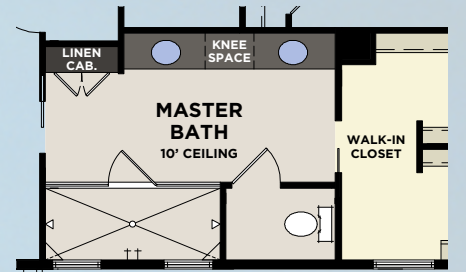

SALVEO COLLECTION
MANSFIELD

4 BEDROOMS, DEN, 3.5 BATHS, 2-CAR GARAGE

AVAILABLE 3-CAR GARAGE
 (747 SQ. FT.)

AVAILABLE BONUS ROOM
 (266 SQ. FT.)

AVAILABLE ALTERNATE MASTER BATH

AVAILABLE BEDROOM #5
 (266 SQ. FT.)

MANSFIELD

First Floor	1,766
Second Floor	1,162
Total A/C Sq. Ft.	2,928
2-Car Garage	657
Covered Entry	301
Covered Lanais	334
Covered Deck	90
Total Sq. Ft.	4,310