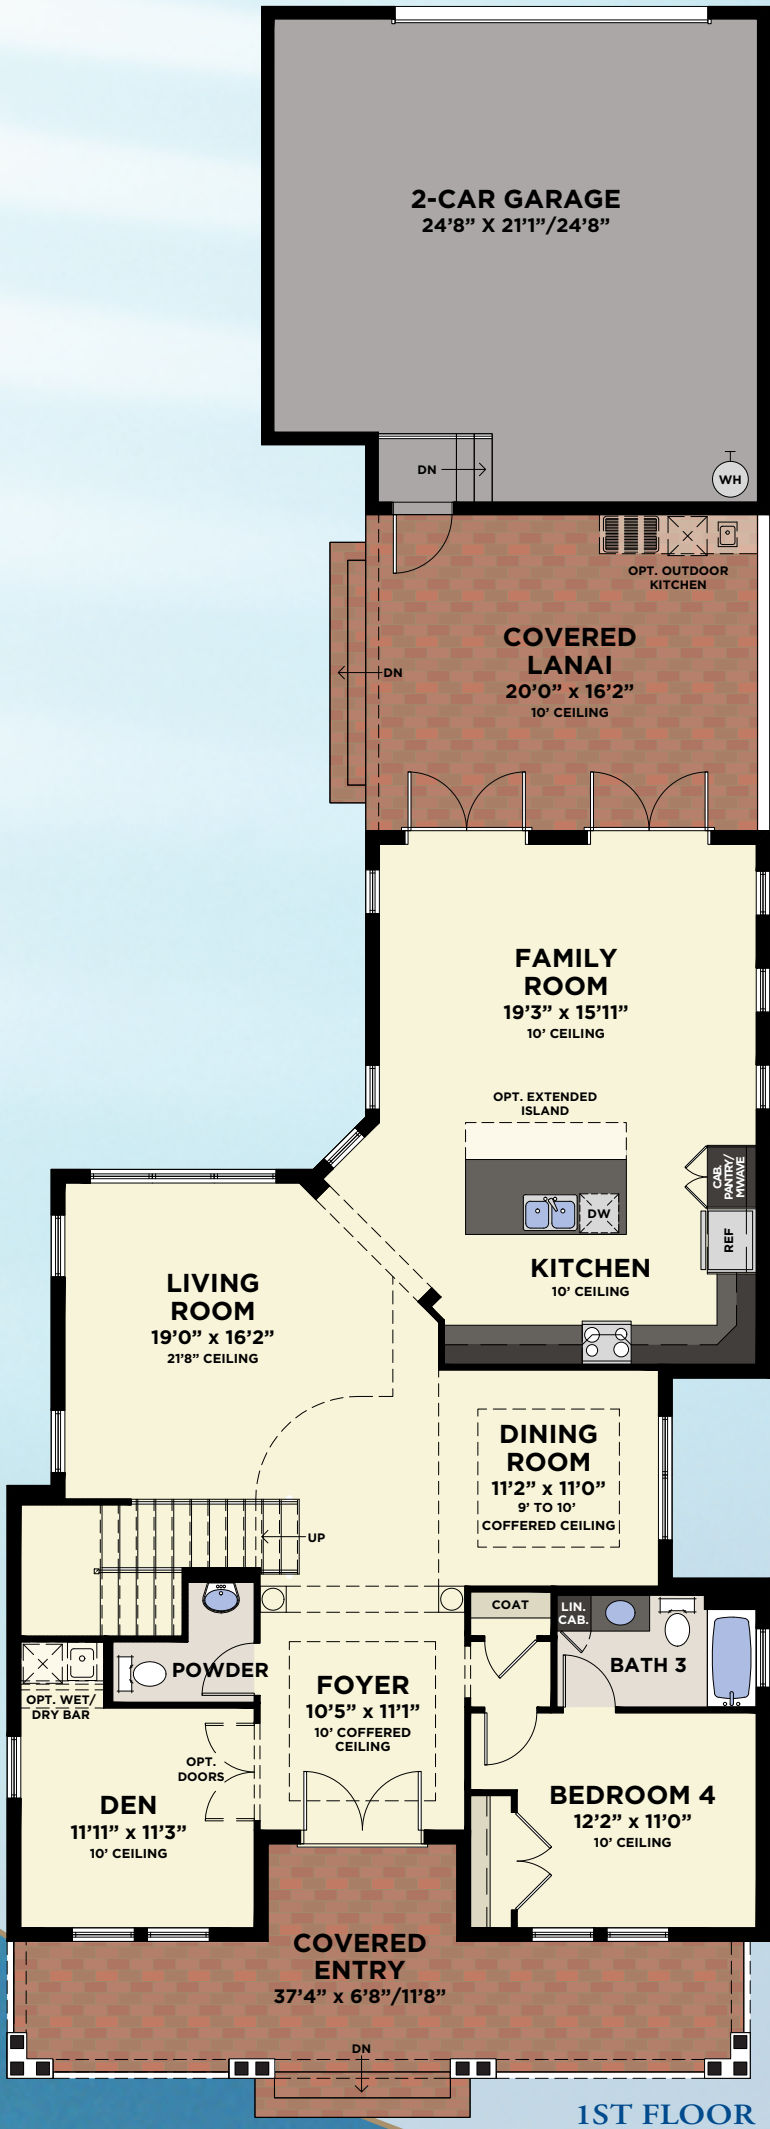

SALVEO COLLECTION
MANSFIELD

4 BEDROOMS, DEN, 3.5 BATHS, 2-CAR GARAGE

AVAILABLE 3-CAR GARAGE
 (747 SQ. FT.)

AVAILABLE BONUS ROOM
 (266 SQ. FT.)

AVAILABLE ALTERNATE MASTER BATH

AVAILABLE BEDROOM #5
 (266 SQ. FT.)

MANSFIELD

First Floor	1,766
Second Floor	1,162
Total A/C Sq. Ft.	2,928
2-Car Garage	657
Covered Entry	301
Covered Lanais	334
Covered Deck	90
Total Sq. Ft.	4,310